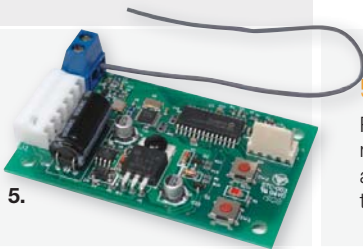

Available as an upgrade for all openers

3. TRIOCODE™128 KEYRING TRANSMITTERS

Each of these transmitter's four buttons can operate a separate function or opener, allowing access to your whole home from one convenient unit. Best of all, by transmitting on three frequencies, TrioCode™128 ensures this transmitter works every time.

Available as an upgrade for all openers

WHAT IS TRIOCODE™128?

The TrioCode™128 transmitter system ensures secure and reliable home access. It transmits on three frequencies to defeat radio interference, and uses a 128-bit encryption protocol (with trillions upon trillions of codes*) for the ultimate in security.

(*340,282,366,920,938,463,463,374,607,431,768,211,456 codes)

5. TRIOCODE™128 PLUG IN RECEIVERS

Removing the need for multiple types of remotes, the plug in receiver can control other non-TrioCode™128 devices. Used primarily on units that have a 6-pin receiver plug, this also allows you the freedom to retain an existing opener yet upgrade to the latest transmitter technology. (TrioCode™ compatible units also available)