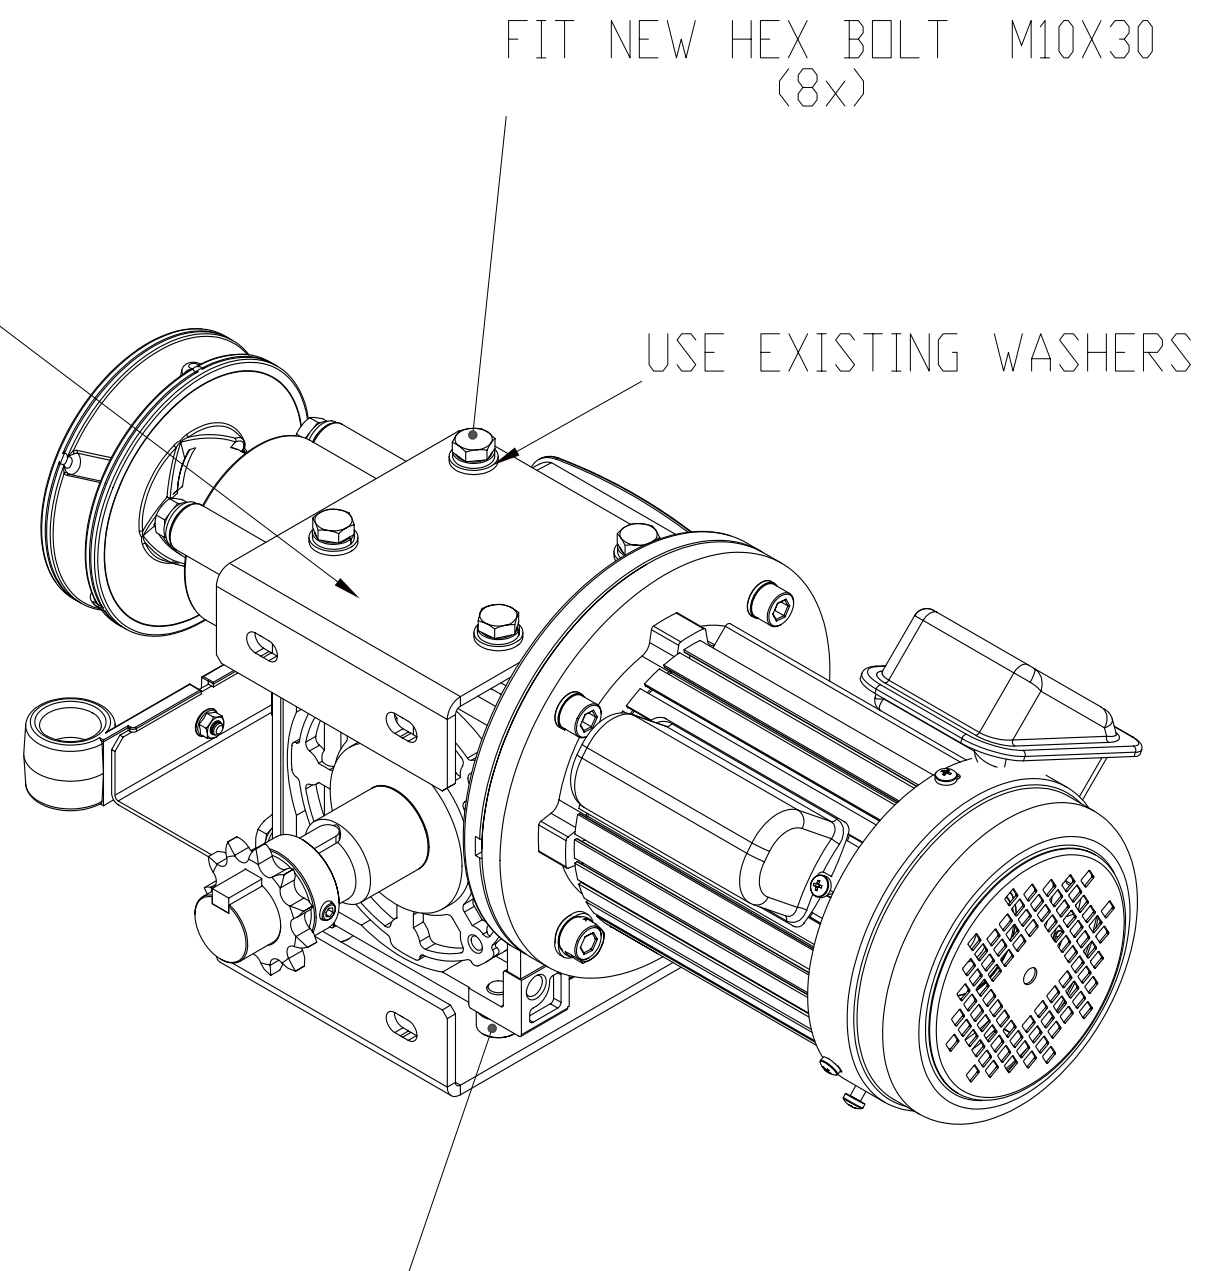

ATA ROLLERSHUTTER

ATA CONVERSION MOUNTING

ATA CONVERSION MOUNTING KIT PtNo.92405

DWG.1901094 0  
01.03.06 G.R.